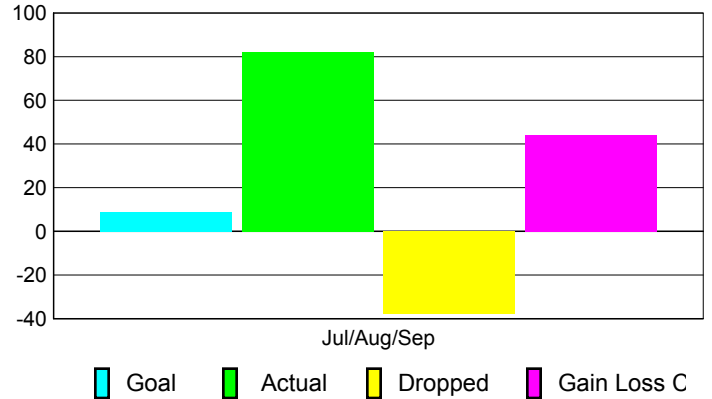

Membership Results 2010-2011

Goal, New, Dropped, Gain/Loss

Comparison of Membership Gain/Loss

Current Year Compared to the Previous Year